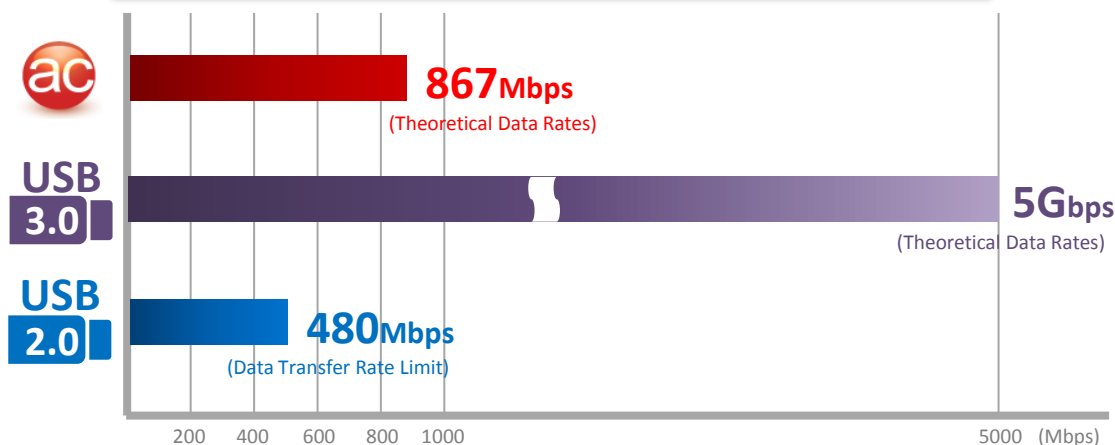

World's Fastest - 802.11ac Truly Realized with USB 3.0

USB 3.0 is up to 10 times faster than USB 2.0 and specifies a maximum transmission speed of up to 5Gbps. Providing quicker data transmission times, and backwards compatibility with USB 2.0 (which specifies a maximum speed of 480Mbps), USB 3.0 is the new standard in connectivity – enabling devices to achieve the superfast speeds which 802.11ac can provide. As the first 802.11ac USB adapter to offer USB 3.0 connectivity, the EW-7822UAC is the fastest 802.11ac USB adapter in the world.

Maximum Speed: Next Generation 802.11ac USB 3.0 vs. 2.0