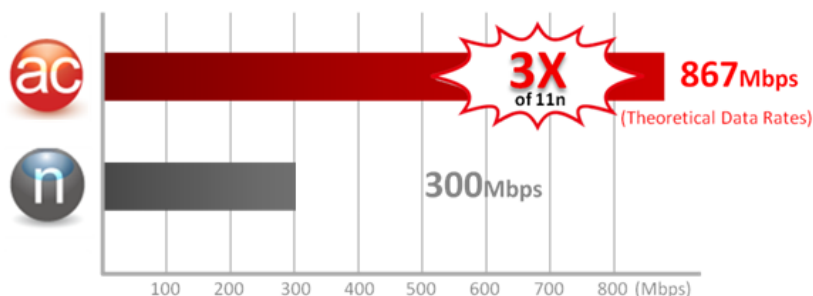

AC1200 Wireless Dual-Band USB 3.0 Adapter

EW-7822UAC

Next Generation Wi-Fi Standard

The Edimax EW-7822UAC is the next generation of Wi-Fi adapter, compatible with the draft 802.11ac standard and delivering speeds of up to 867Mbps at 5GHz - almost three times as fast as 802.11n. The EW-7822AC is the first adapter of its kind to offer 802.11ac speeds together with USB 3.0 connectivity. Upgrade PC's and notebooks to super high speed 802.11ac Wi-Fi and enjoy streaming video and data at speeds of up to 867Mbps.

Maximum Speed: Next Generation 802.11ac vs. 802.11n

Dual-Band Connectivity

Enjoy better performance and greater flexibility for your Wi-Fi devices, using dual-band connectivity. The EW-7822UAC provides connectivity for the 2.4GHz band at speeds of 300Mbps or 5GHz band at speeds of 867Mbps. You can surf the internet and check your email on the 2.4GHz band, or select the 5GHz band for online gaming and video streaming.

5GHz (Up to 867Mbps)
Interference-free
HD Video and Gaming

- Online Gaming
- HD Video Streaming
- VoIP Calling

ac n a

2.4GHz (Up to 300Mbps)
More supported devices
Basic Internet applications

- Web Browsing
- Online Chat
- Email and downloading

n g b

EW-7822UAC
Selectable Dual-Band

Download and Stream Anywhere

Use the EW-7822UAC to download and stream media from YouTube, Netflix or other services without waiting for buffering, or stream media across your network from a NAS (network-attached storage) at lightning speeds. Streaming HD movies or downloading is faster and more reliable than ever with 802.11ac Wi-Fi.

180 Degree Adjustable Foldaway Antenna

The EW-7822UAC's sleek design features an adjustable foldaway antenna, allowing users to adjust the antenna's angle for optimum Wi-Fi performance and fold back the antenna to minimize size when it's not in use.