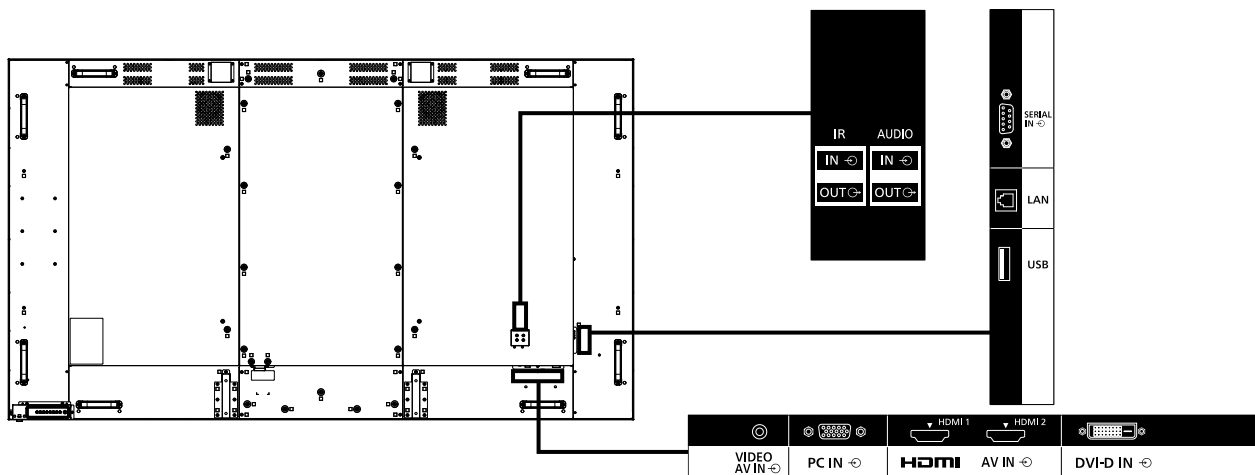

CONNECTION TERMINAL

* Specifications and appearance are subject to change without notice.