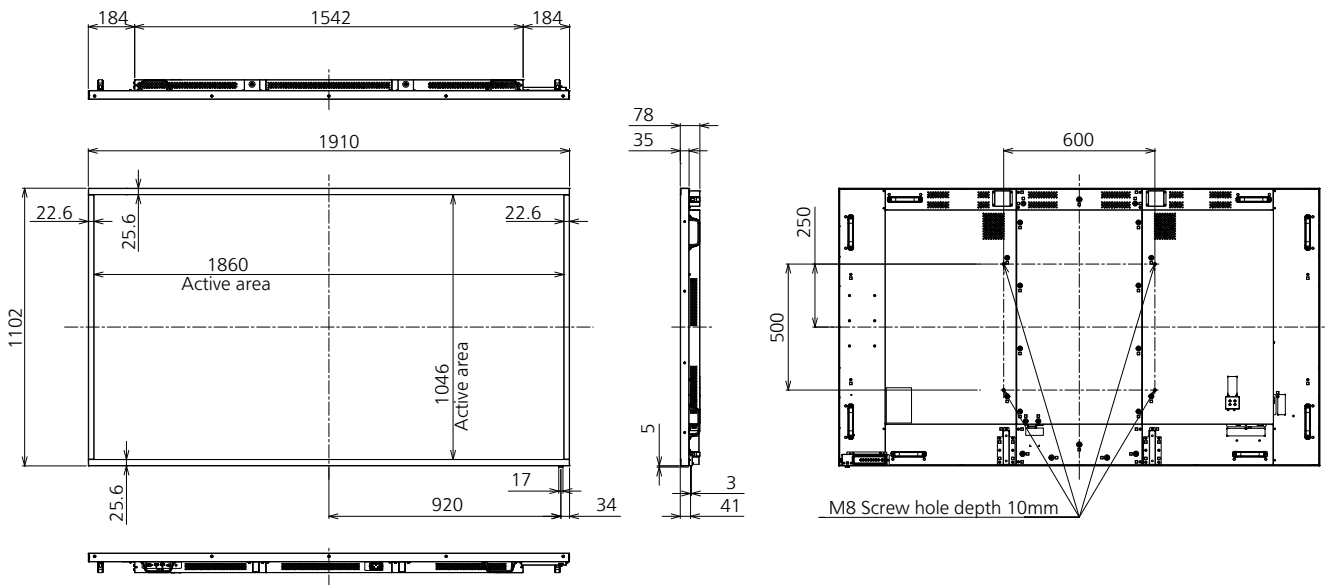

Product specification (design and specification subject to change without notice)

■ DISPLAY PANEL

Screen Size (Diagonal)	84-inch (2134 mm)
Panel type / Backlight	IPS / Edge-LED
Aspect ratio	16:9
Effective Display Area (W x H)	1860 x 1046 mm
Resolution (H x V)	1920 x 1080
Brightness	350 cd/m ² (Typ)
Contrast Ratio	1400:1 (Typ)
Response Time	5 ms (Typ) (G to G)
Viewing Angle (Horizontal / Vertical)	178° / 178° (CR ≥ 10)
Panel Life Time*1	approx. 50000 hours (Typ)
Panel Surface Treatment	Anti glare type (Haze 10%)

*Based on IEC 62087 Ed.2 measurement method

■ MECHANICAL

Dimension (W x H x D)	1910 x 1102 x 78 mm
Weight	approx. 70 kg
Bezel Color	Black
Bezel Width	T/B:25.6 mm, R/L:22.6 mm
Carton Dimensions (W x H x D)	2059 x 1369 x 361 mm
Gross Weight	approx. 106 kg
Cabinet Material / Color	Metal / Black
Pitch for Wall-Hanging	VESA Compliant 600 x 500 mm (Installed by: M8 screws / Screw hole depth 10 mm)

REMOTE CONTROL TRANSMITTER

Power Requirements	DC 3 V (2 x AAA Size batteries)
Operating distance	approx. 7 m*
Weight	approx. 63 g including batteries
Dimensions (W x H x D)	44 x 105 x 20.5 mm

*When operated directly in front of receptor.

INCLUDED ACCESSORIES

- AC cord (2.0 m)
- Remote Control
- Batteries (AAA size) x 2
- Clamper x 3
- CD-ROM/User manual
- Operating instruction book

DIMENSIONS

Cautions: This drawing is not a scale
Units : mm