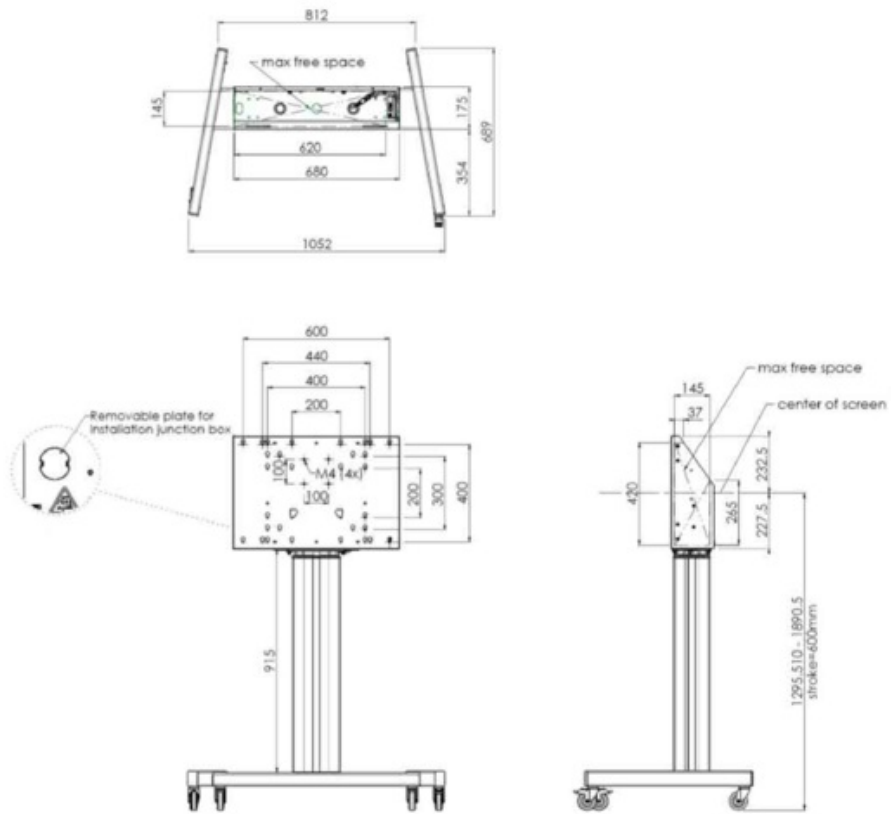

Floor lift XL on wheels for (touch) screens bigger than 65", max 120 kg

A motorized trolley for touch screens up to VESA 600-400. What makes this product so unique is its screen flexibility and installation ease, within just three steps the product is installed and ready for use. This wheeled stand with electrical height adjustment has continuous and silent height adjustment and an integrated screen bracket containing most VESA patterns, making it suitable for almost every display. The embedded VESA bracket has another special feature, it can be used as support for a Desktop PC at the back.

Please note: If your screen is too big (VESA 600-500/600 or VESA 800-500/600), please use the MD 052B7280 adapter.

1. SPECIFICATION

PRODUCT NAME	MD 062B7295
MAX WEIGHT	120 kg
MAX HEIGHT	189 cm
MIN HEIGHT	129 cm