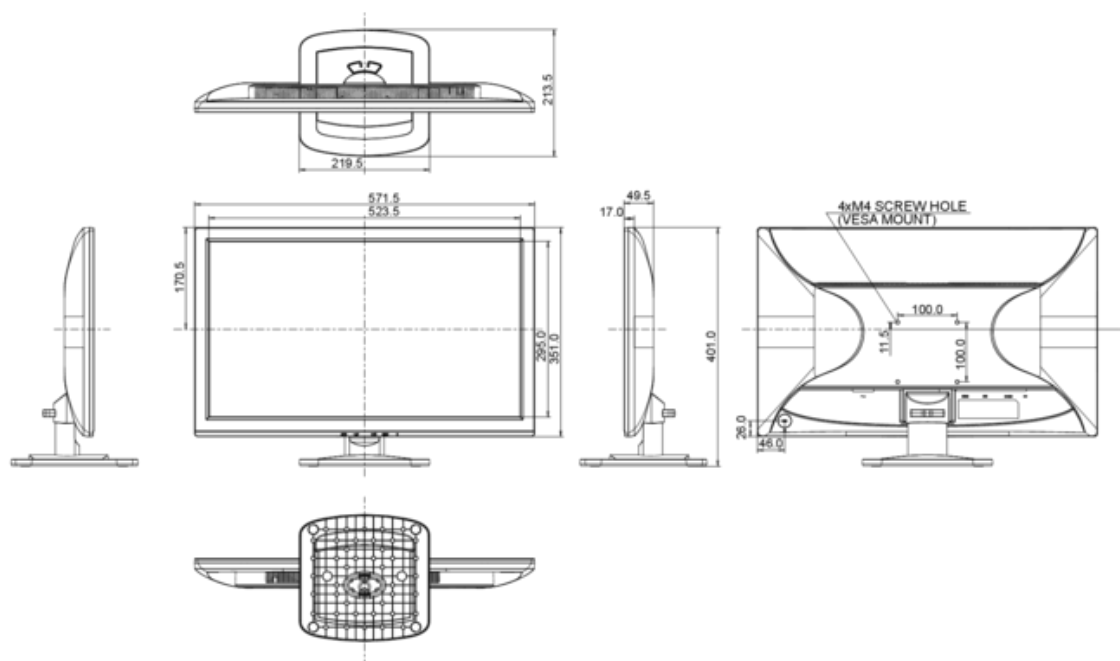

8. DIMENSIONS / WEIGHT

DIMENSIONS W X H X D	571.5 x 401 x 213.5 mm
WEIGHT	4.3 kg

connection with pixel defects.

© IIYAMA CORPORATION (). ALL RIGHTS RESERVED.